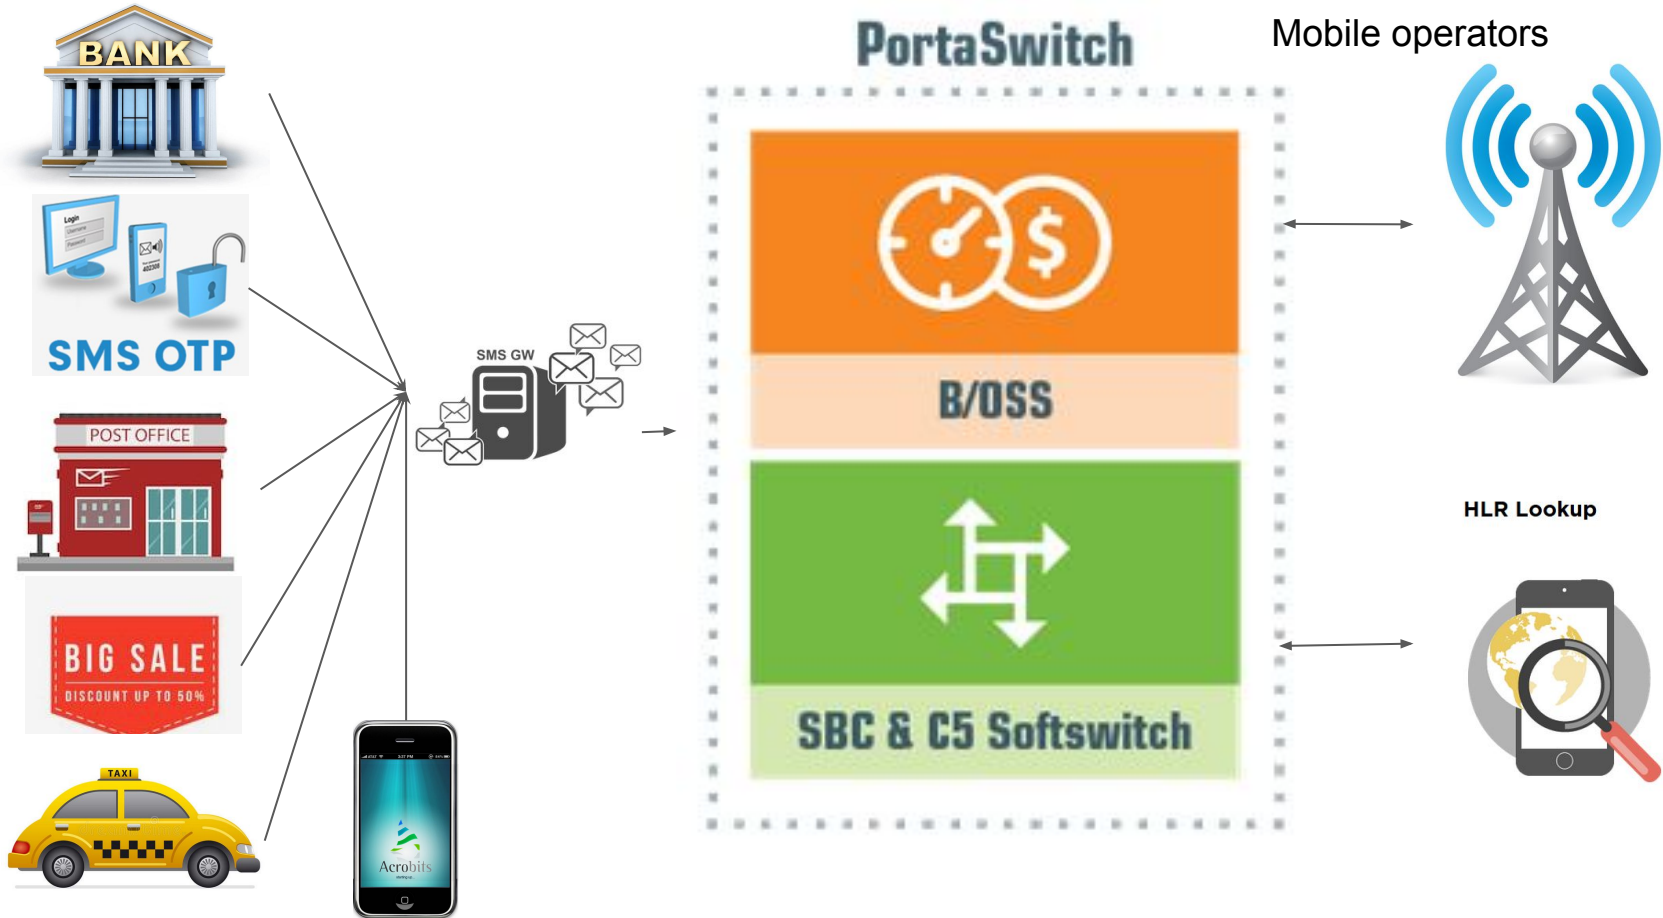

# What is needed to start?

- Vendors
- PortaSwitch
- MR55 or higher
- A few clicks to configure

# How does it work?

- Configuration similar to VoIP wholesale
- SMS gateway sends traffic to SMPP server
- HLR lookup