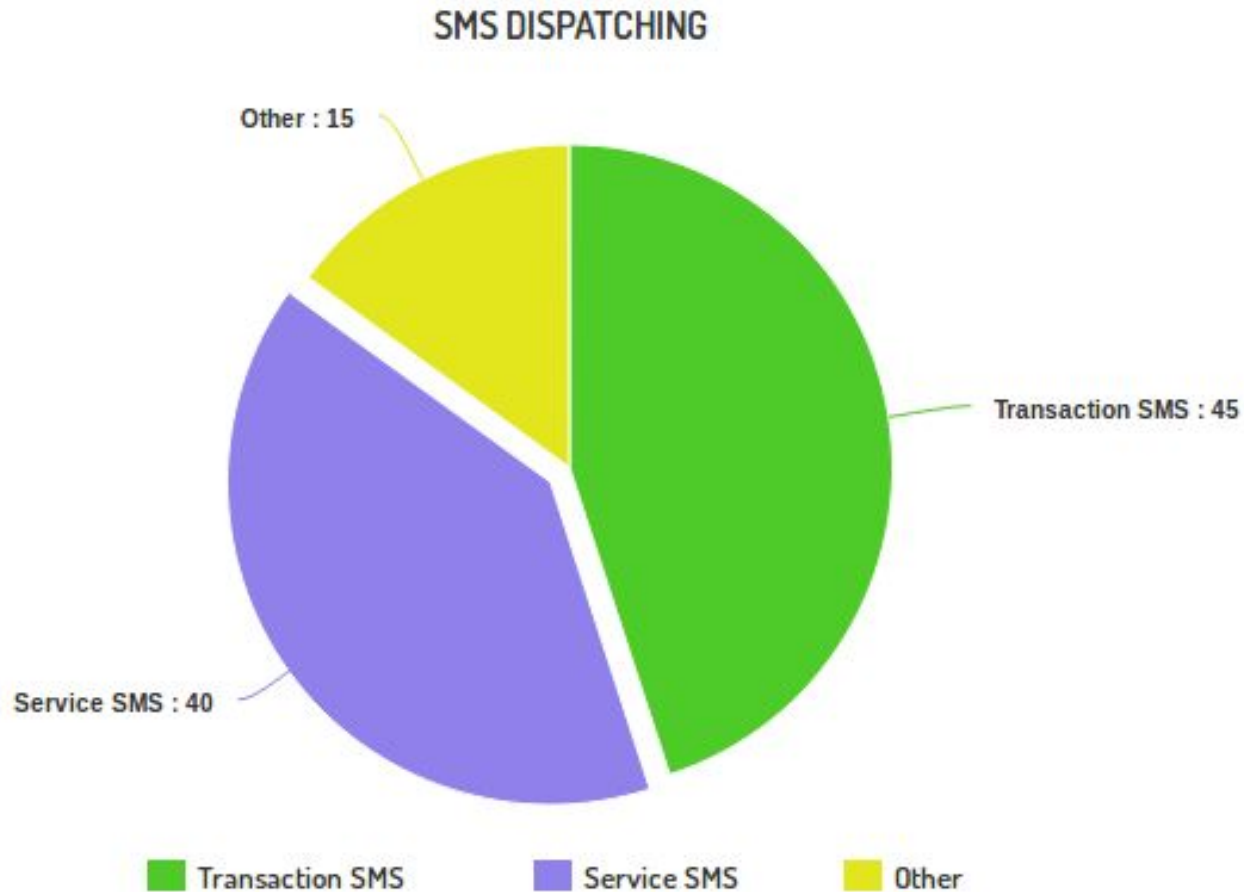

1.1 billion
SMS monthly

1% ~ $40,000
profit