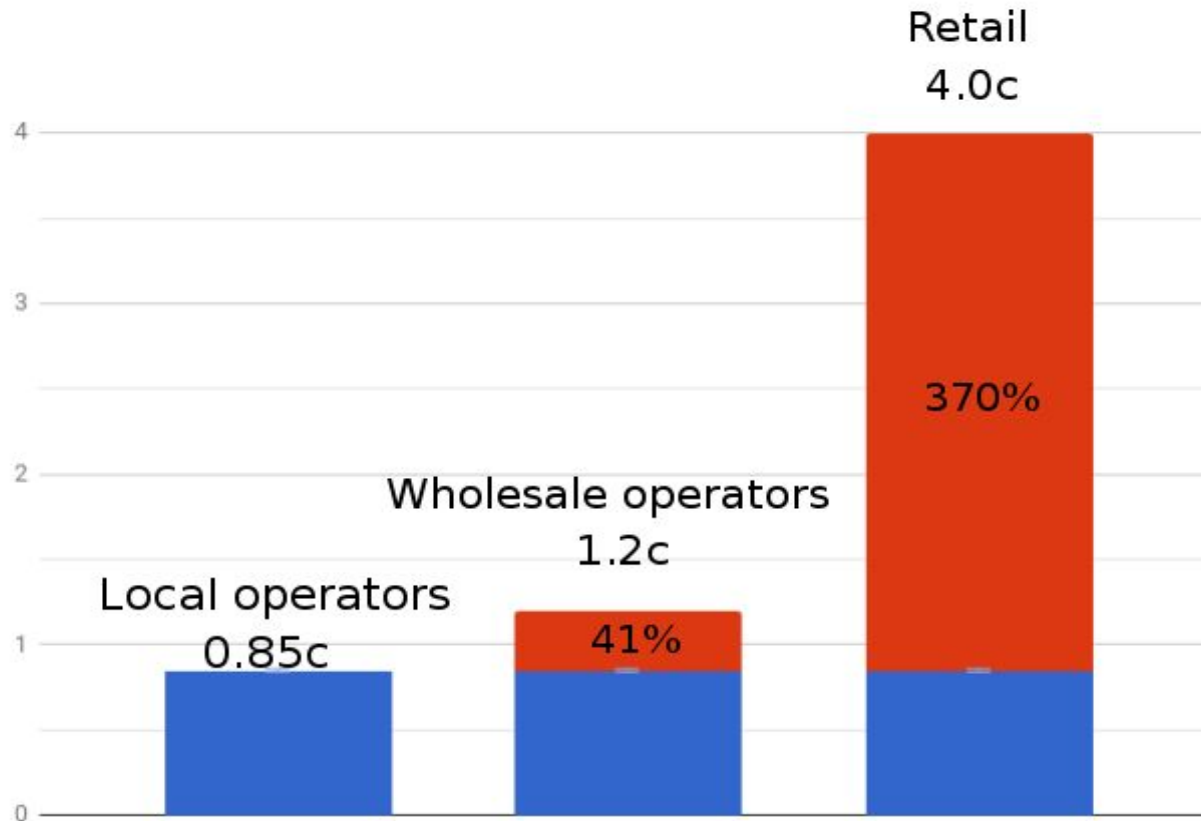

What can you get?