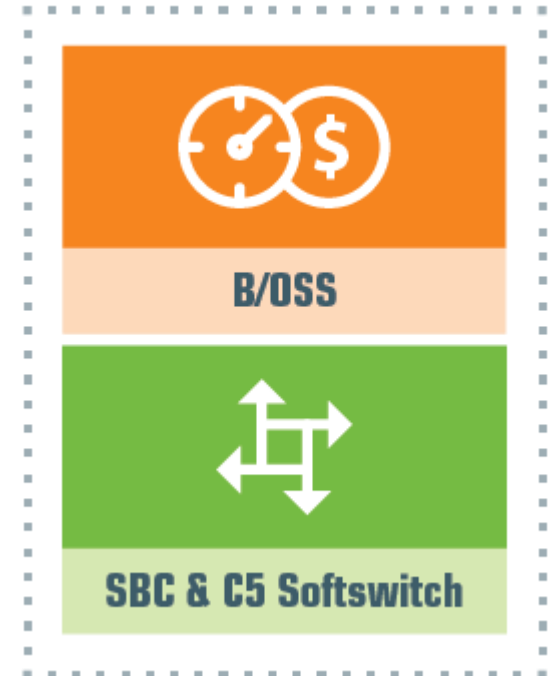

Interop certification of SIP phones

Alexandra Kravchenko

QA engineer

Quality of connection is crucial

Being on the safe side

PortaSwitch

Think ahead

-  Contact PortaOne (contact@portaone.com)
-  Define the target
-  Get a report