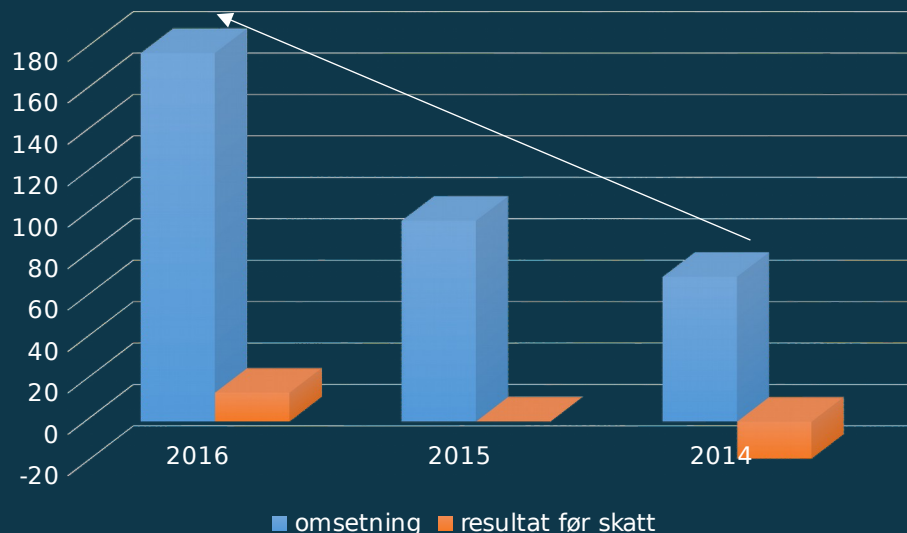

Established
2004

5 000+
business
customers

35
employees

35 000+
privat customers

Selling through
partners

Business market
Norway
20% Fixed
80% Mobile!

Enhancements we did around PortaSwitch

- Moving to fixed price models
- New System Integrator model
- New operator connect - Kvantel
- Work Flow – automated system for offers, collecting order information and sign-off from customers
- Porta upgrades to MR60-2
- Migrating customers from old MR 22 platform