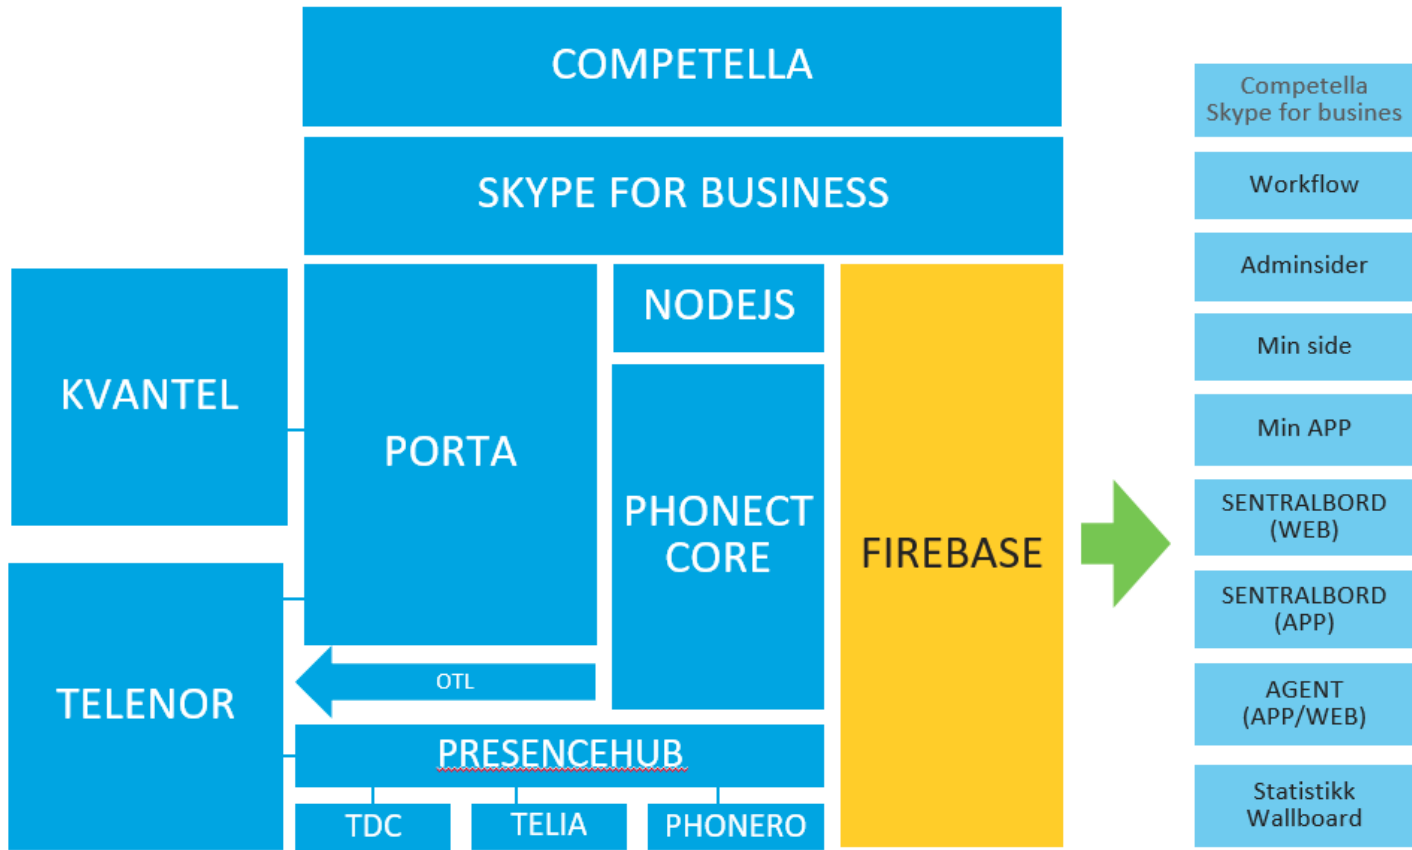

Existing customers: 20 - 1000 employees

Mobile for business market
(PortaOne, Telenor Service Provider
and Google Firebase)

+ new switchboard (web) and

Centrex functionality (App)

10 - 500 employes

phonet

phonect
Mobil