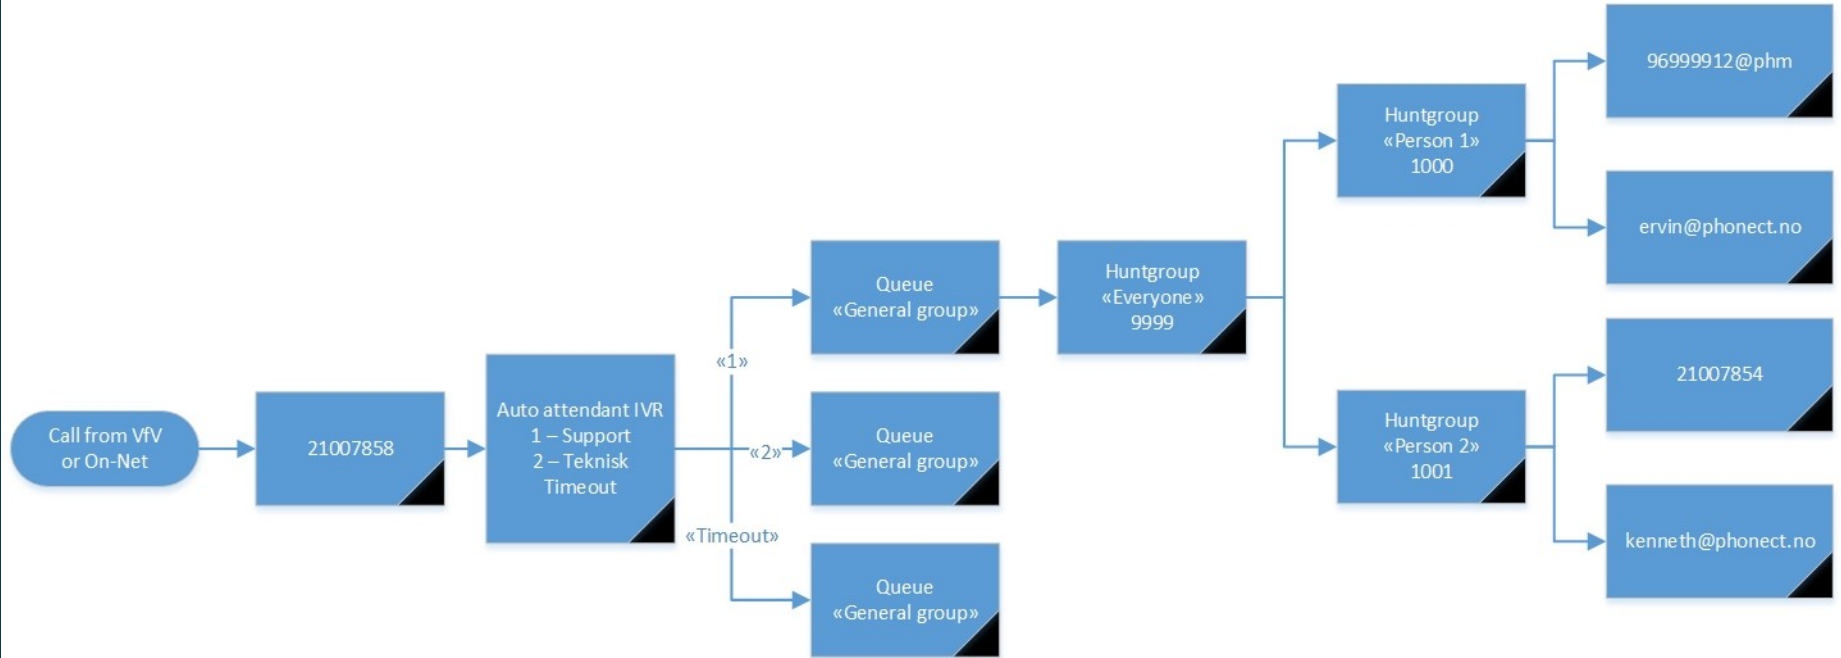

Existing customers: 20 - 1000 employees

Mobile for business market
(PortaOne, Telenor Service Provider
and Google Firebase)

+ new switchboard (web) and

Centrex functionality (App)

10 - 500 employes

phonet

phonect
Mobil